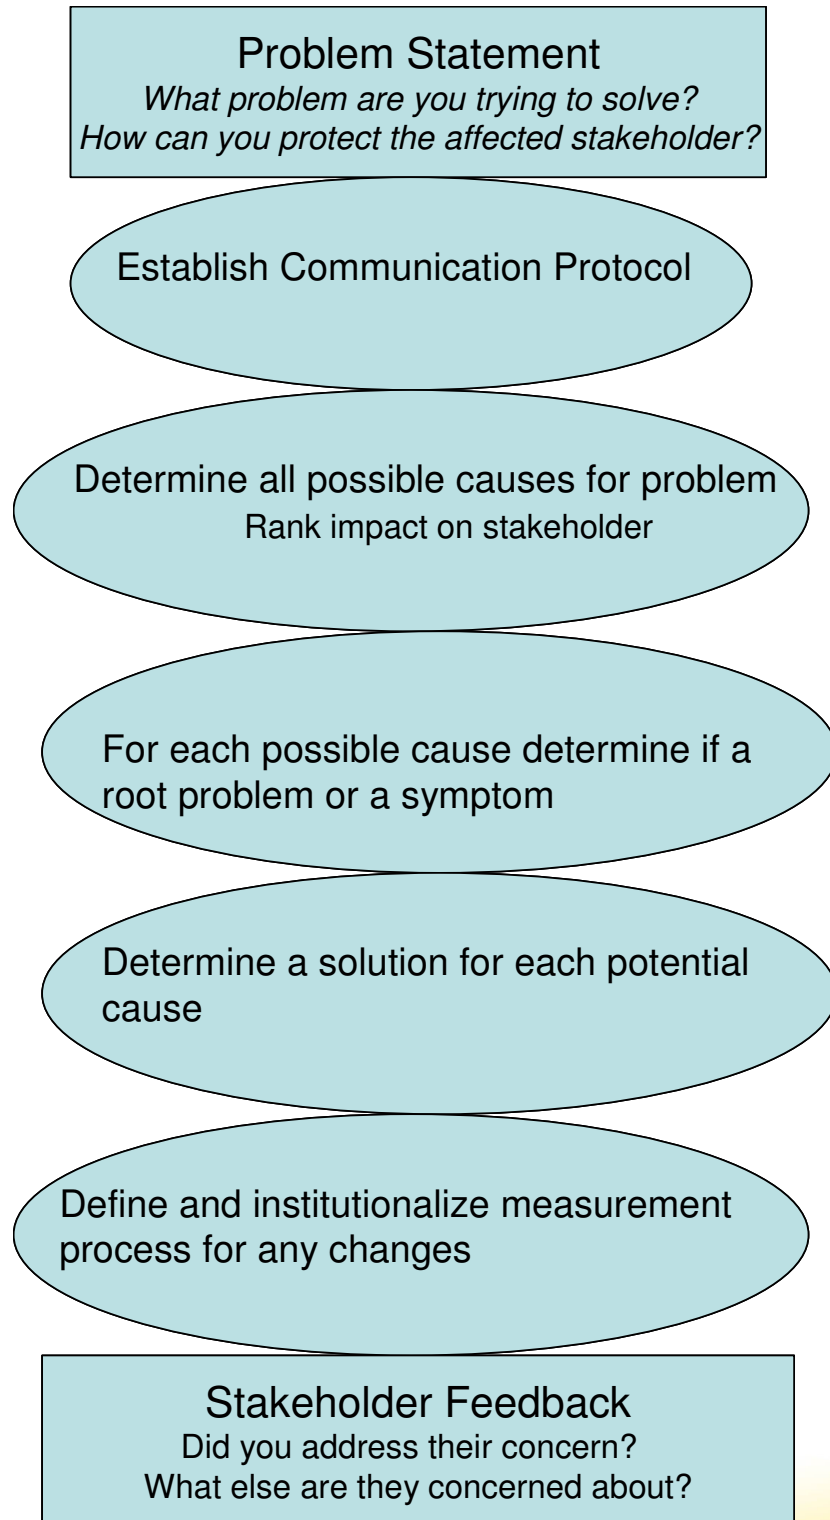

Customer Focused Problem Solving Process Flow

3901 Southland Ave., Kokomo, IN 46902 ph [765] 437-1325

www.livewireconsultinggroup.com